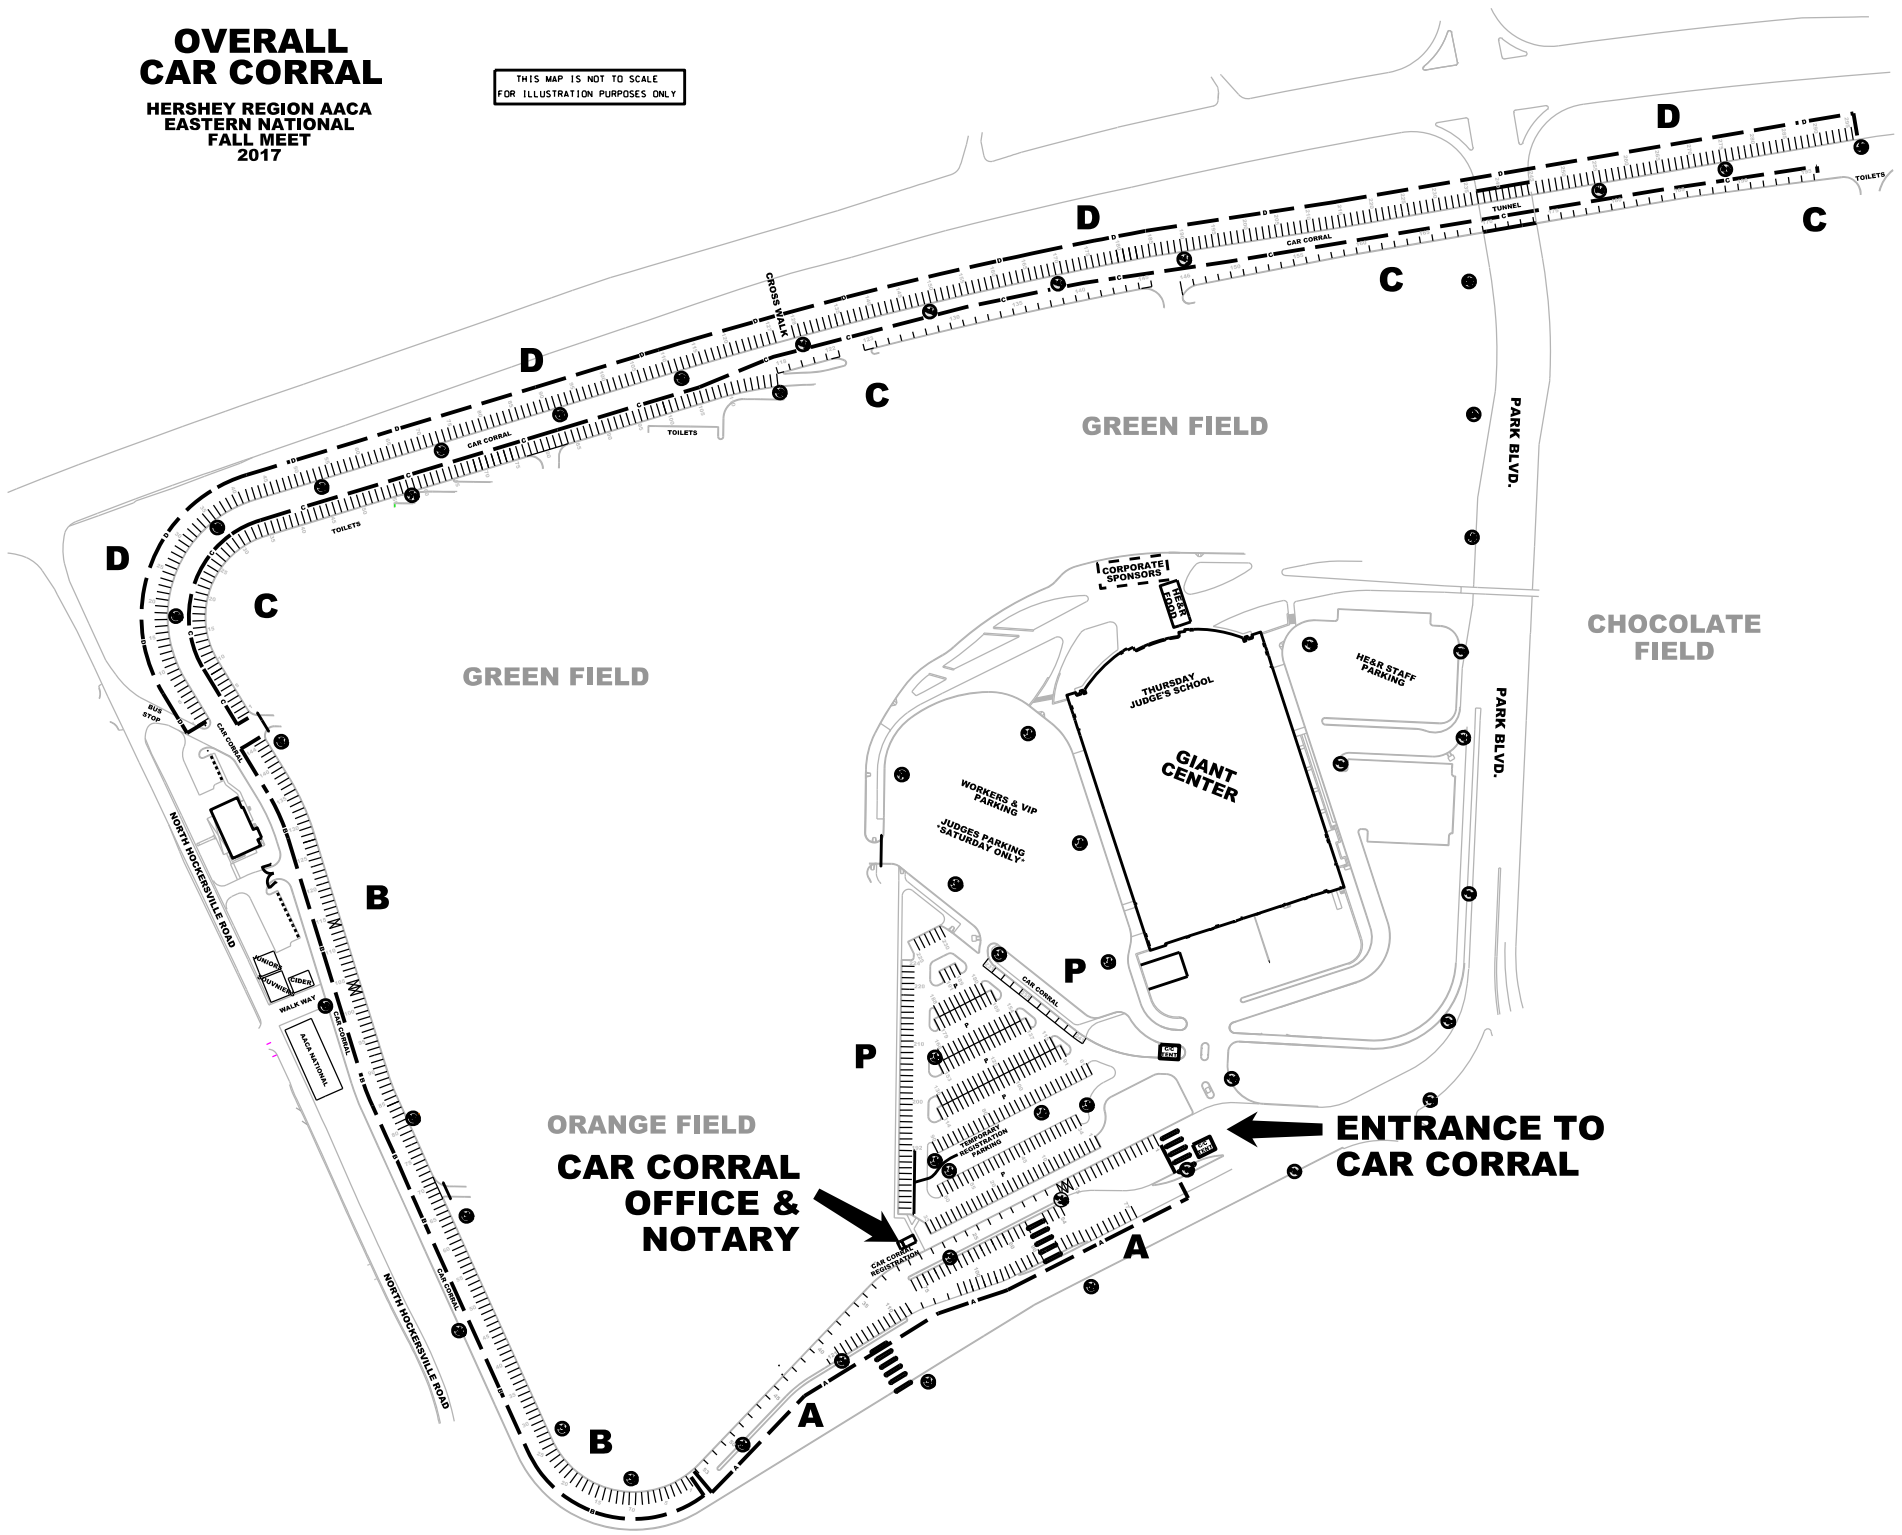

OVERALL CAR CORRAL

HERSHEY REGION AACA
EASTERN NATIONAL
FALL MEET
2017

THIS MAP IS NOT TO SCALE
FOR ILLUSTRATION PURPOSES ONLY.

GREEN FIELD

GREEN FIELD

CHOCOLATE FIELD

ORANGE FIELD
**CAR CORRAL
OFFICE &
NOTARY**

**ENTRANCE TO
CAR CORRAL**

CORPORATE
SPONSORS

THURSDAY
JUDGE'S SCHOOL

**GIANT
CENTER**

WORKERS & VIP
PARKING
JUDGES PARKING
SATURDAY ONLY

HEAR STAFF
PARKING

PARK BLVD.

PARK BLVD.

BUS STOP

WALK WAY

ADULT RESTROOM

TOILETS

TOILETS

TOILETS

TOILETS

TOILETS

TOILETS

CAR CORRAL
RESTROOM

WATER

WATER

WATER

WATER

WATER

WATER