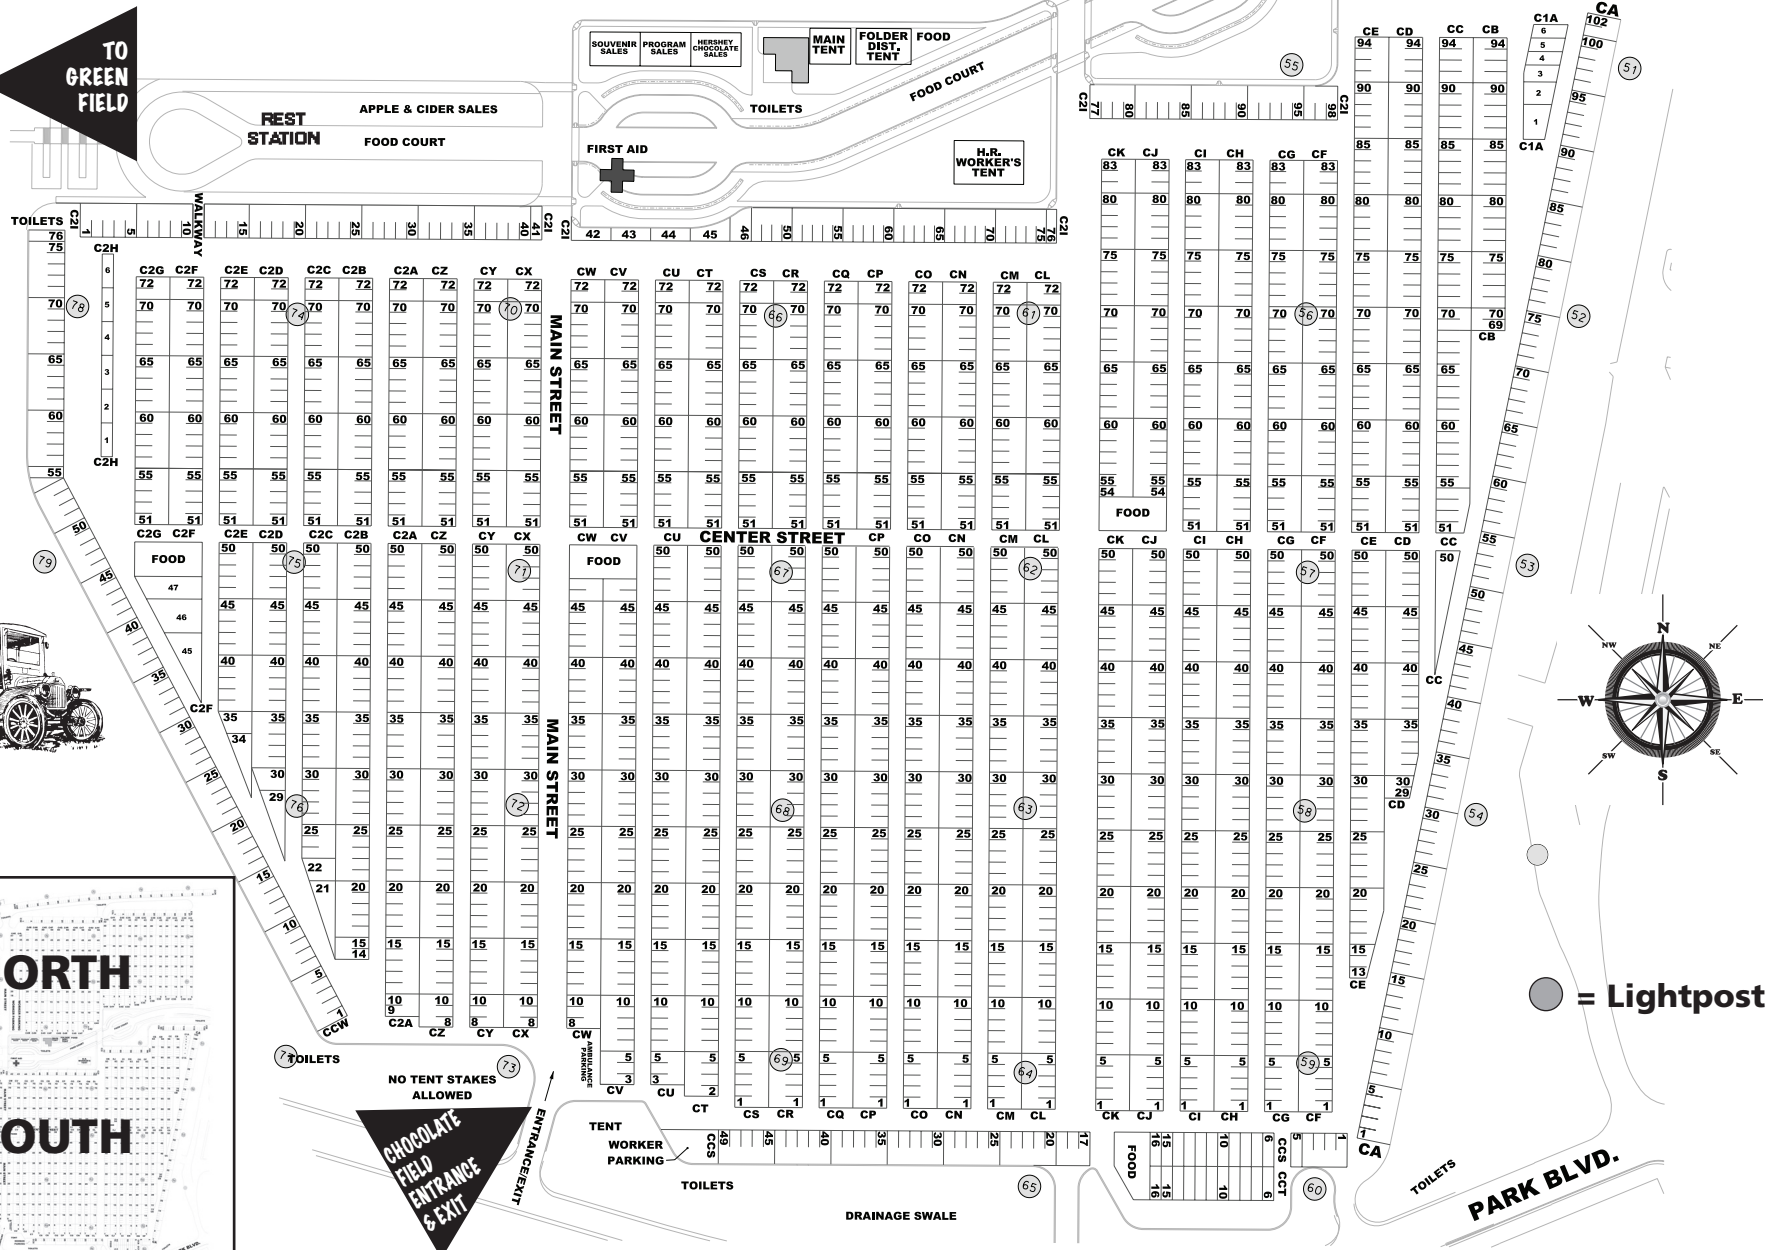

HERSHEY

CHOCOLATE FIELD SOUTH

TO RED FIELD

TO GREEN FIELD

PARK BLVD.

● = Lightpost

Rolling art on wheels